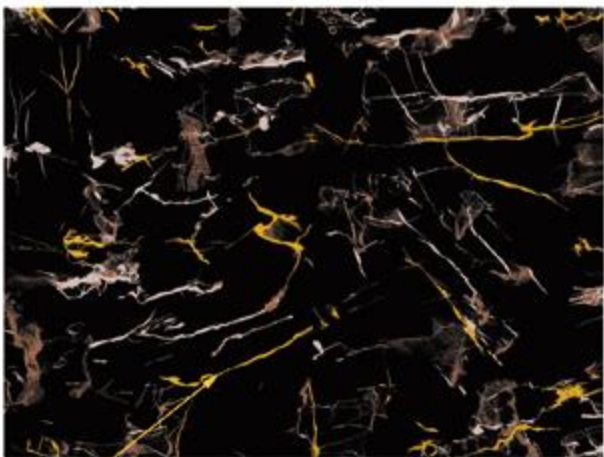

1260mm

2440mm

鎏金

编号: LJ70001T

鎏金黑白根

Gilded black and white root

1260mm

2440mm